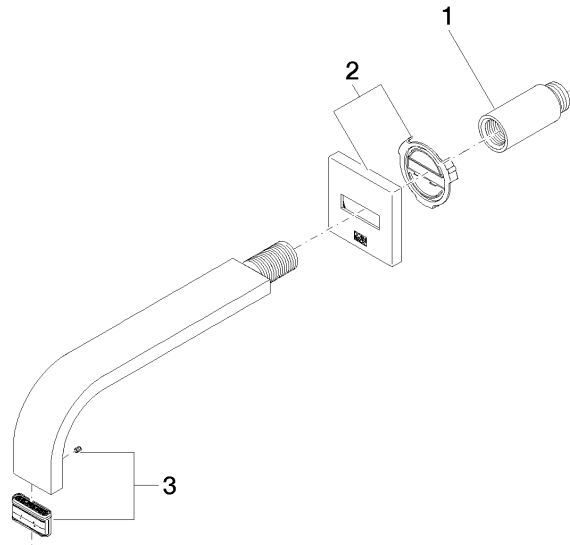

MEM Wall-mounted basin spout without pop-up waste - Brushed Durabross (23kt Gold)

MEM

13 800 782

- 200mm projection
- fixed spout
- rectangular, air-enriched flow
- hole diameter 37 mm
- rosette 60 x 60 mm
- 1/2" connection
- max. flow 5.7 l/min
- lead-free
- WRAS 2203039
- This product can help a building meet the requirements of Green Building Rating Systems, e.g. LEED®, BREEAM®, DGNB

Recommended miscellaneous

- Concealed wall elbow -** 35 085 970 90
- max. recess depth 163 mm
 - min. recess depth 90 mm

**MEM Wall-mounted basin spout without pop-up waste - Brushed Durabronz
(23kt Gold)**

MEM

13 800 782
mm [inches]

Flow rate chart

Certificates

WRAS_2203039.

13 800 782

Spare parts list

No.	Item Number	Name	Quantity used	Delivery time
1	09 24 03 081 10 90	extension	1	2
2	90 27 78 035 00-28	rosette	1	20
3	90 29 03 109 00 90	aerator	1	2