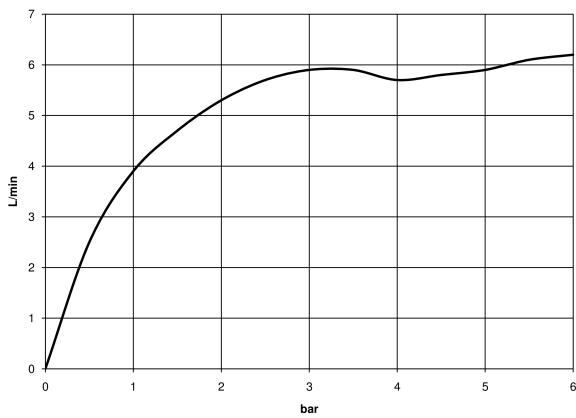

MEM Wall-mounted basin spout without pop-up waste - Brushed Durabross (23kt Gold)

MEM

13 800 782

- 200mm projection
- fixed spout
- rectangular, air-enriched flow
- hole diameter 37 mm
- rosette 60 x 60 mm
- 1/2" connection
- max. flow 5.7 l/min
- lead-free
- WRAS 2203039
- This product can help a building meet the requirements of Green Building Rating Systems, e.g. LEED®, BREEAM®, DGNB

Recommended miscellaneous

- Concealed wall elbow -** 35 085 970 90
- max. recess depth 163 mm
 - min. recess depth 90 mm

**MEM Wall-mounted basin spout without pop-up waste - Brushed Durabronz
(23kt Gold)**

MEM

13 800 782
mm [inches]

Flow rate chart

Certificates

WRAS_2203039.

13 800 782

Spare parts list

No.	Item Number	Name	Quantity used	Delivery time
1	09 24 03 081 10 90	extension	1	2
2	90 27 78 035 00-28	rosette	1	20
3	90 29 03 109 00 90	aerator	1	2