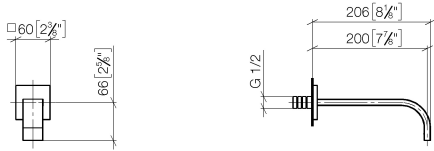

MEM Wall-mounted basin spout without pop-up waste - Brushed Durabross (23kt Gold)

MEM

13 800 782

- 200mm projection
- fixed spout
- rectangular, air-enriched flow
- hole diameter 37 mm
- rosette 60 x 60 mm
- 1/2" connection
- max. flow 5.7 l/min
- lead-free
- WRAS 2203039
- This product can help a building meet the requirements of Green Building Rating Systems, e.g. LEED®, BREEAM®, DGNB

Recommended miscellaneous

- Concealed wall elbow -** 35 085 970 90
- max. recess depth 163 mm
 - min. recess depth 90 mm

**MEM Wall-mounted basin spout without pop-up waste - Brushed Durabronz
(23kt Gold)**

MEM

13 800 782
mm [inches]

Flow rate chart

Certificates

WRAS_2203039.

13 800 782

Spare parts list

No.	Item Number	Name	Quantity used	Delivery time
1	09 24 03 081 10 90	extension	1	2
2	90 27 78 035 00-28	rosette	1	20
3	90 29 03 109 00 90	aerator	1	2